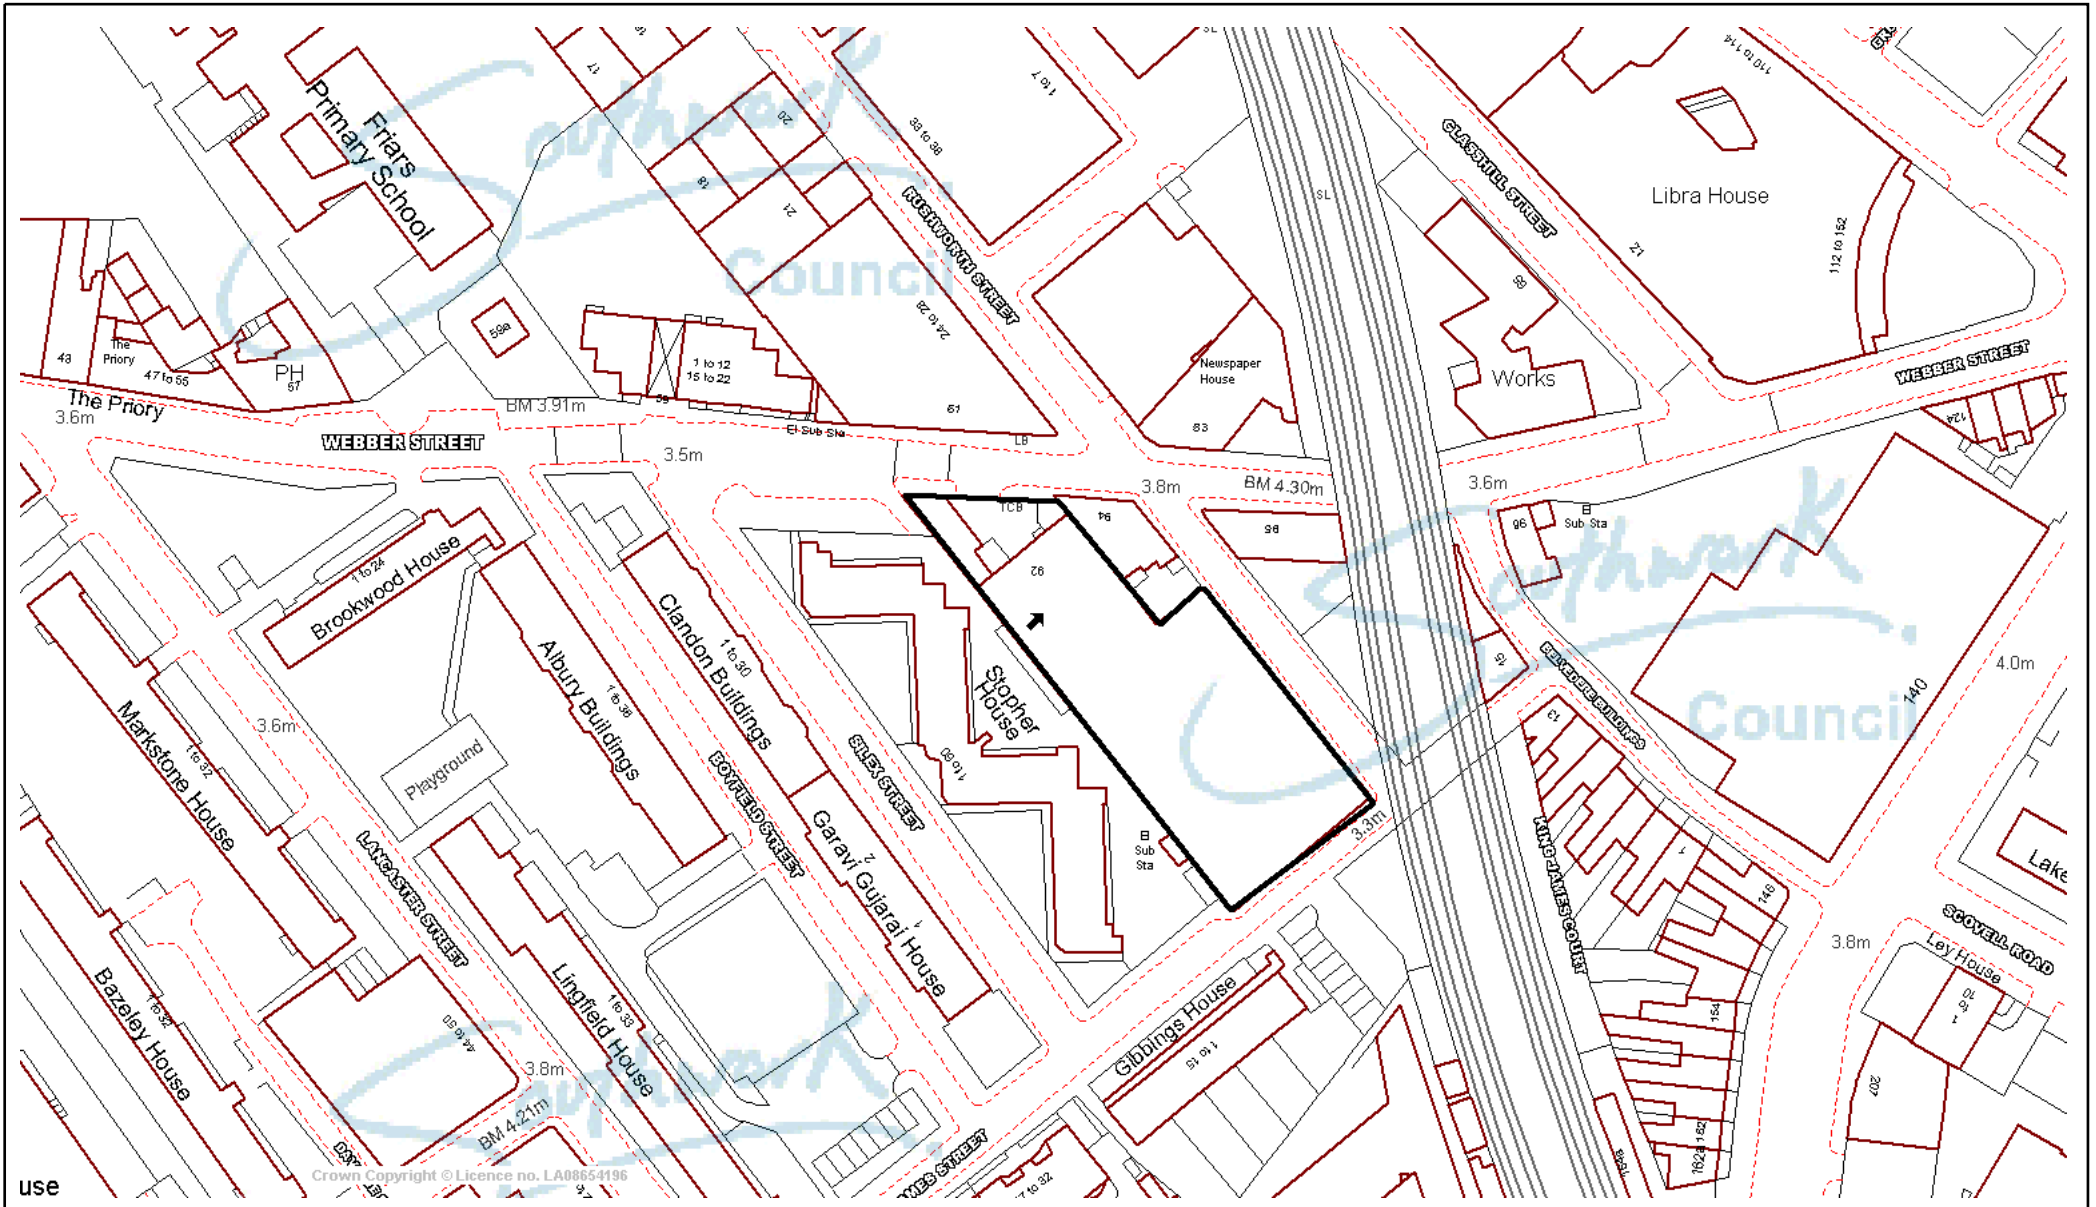

92 Webber Street

Crown Copyright © Licence no. LA08654196

© Crown Copyright All rights reserved.
London Borough Of Southwark.
License LA08654196 2003

This site plan supplied by the
London Borough of Southwark
is for Planning and Building Control
purposes only.

Claire Cook
Scale 1/1250
Date 7/10/2004

**Southwark
Council**